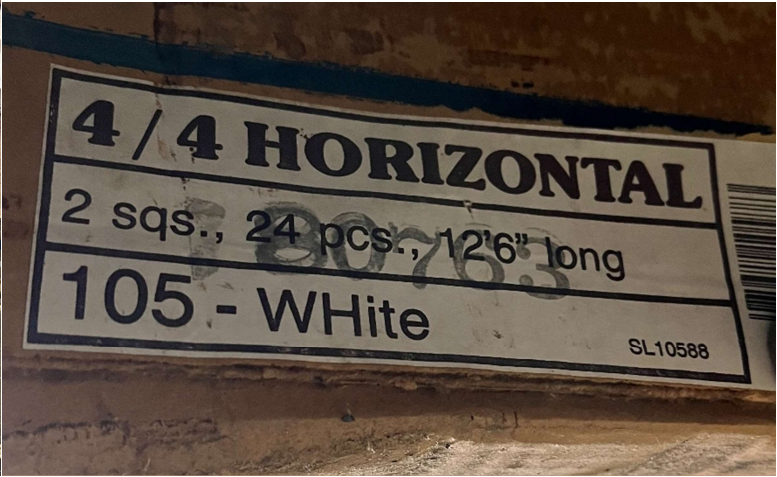

Lot # 1 : 1973 Ford Flatbed Truck

Lot #2 Craftco CO Tar machine with 914 hrs showing.

Lot 3 Stack and Pile of Live Edged boards in garage at Depot

Lot 4 White Vinyl Siding new in box. Aprox 14 sq

Lot 5 Open Box White Vinyl outside corners